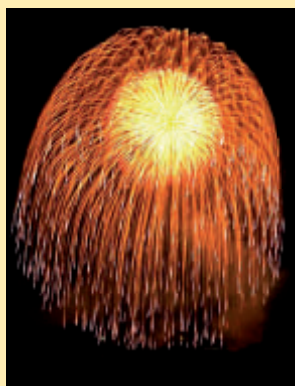

Encore

Would you like your show to end in real style? Our Encore will take your firework experience to the limit. It's difficult to top our finale sequence, but when the applause has died down, why not add the ultimate finishing touch - a sky full of glittering golden rain that will draw gasps from your audience. Available as an optional extra for all display packages. The ultimate thrill (suitable for larger sites only).