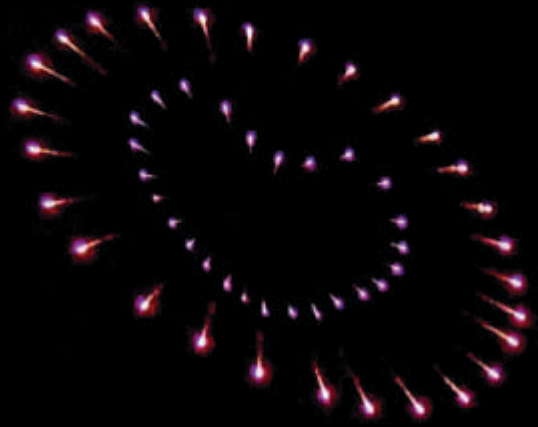

In large illuminating lettering, with fountain surround

Waterfall

A giant cascading 'niagara' effect – perfect for lakeside settings

Waterfall set-piece in a lakeside setting

Emerald Fantasy

Simply red

Grand Finale

Hearts in the Sky

Nothing is impossible for our skilled designers. To make the ultimate romantic statement, why not include our special heart-shaped shells in your display? These unique aerial fireworks burst in a red heart-pattern and make a personalised statement in wedding displays. Say it with fireworks!